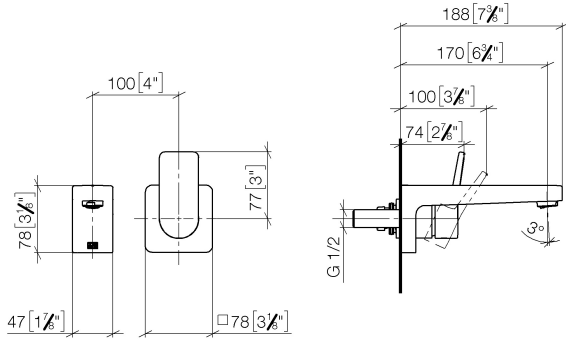

## DORNBACHT YARRE Wall-mounted single-lever basin mixer without pop-up waste - Chrome

---

36 860 832

- 170mm projection
- fixed spout
- circular, air-enriched flow
- hole diameter spout 37 mm
- hole diameter single-lever mixer 57 mm
- rosette for mixer 78 x 78mm
- max. flow 6.8 l/min
- lead-free
- rosette for spout Ø 60mm
- rosette for mixer Ø 78mm

## DORNBACHT YARRE Wall-mounted single-lever basin mixer without pop-up waste - Chrome

36 860 832  
mm [inches]