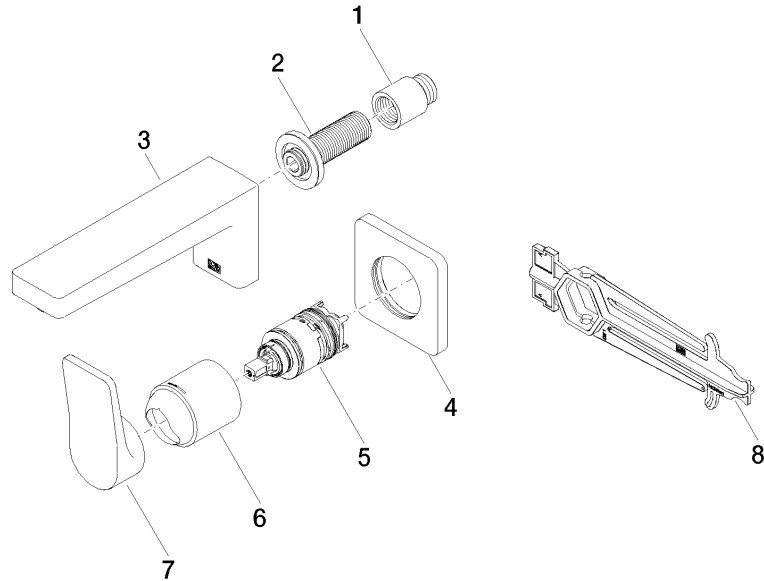

## DORNBACHT YARRE Wall-mounted single-lever basin mixer without pop-up waste - Chrome

36 860 832  
mm [inches]

### Flow rate chart

### Certificates

AbP\_10168.

ACS\_23 ACC NY  
460.

**DORNBRAUCHT YARRE Wall-mounted single-lever basin mixer without pop-up waste - Chrome**

36 860 832

**Spare parts list**

No.	Item Number	Name	Quantity used	Delivery time
1	09 24 03 080 90	extension	1	2
2	90 24 03 316 00 90	nipple	1	-
Spare part can no longer be ordered, please order the replacement item				
3	90 11 06 224 00-00	spout	1	-
Spare part can no longer be ordered, please order the replacement item				
4	90 27 83 027 00-00	rosette	1	-
Spare part can no longer be ordered, please order the replacement item				
5	90 15 05 071 00 90	cartridge	1	-
Spare part can no longer be ordered, please order the replacement item				
6	90 11 02 393 00-00	cover	1	-
Spare part can no longer be ordered, please order the replacement item				
7	90 20 83 072 00-00	handle	1	-
Spare part can no longer be ordered, please order the replacement item				
8	90 30 09 064 00 90	key	1	2