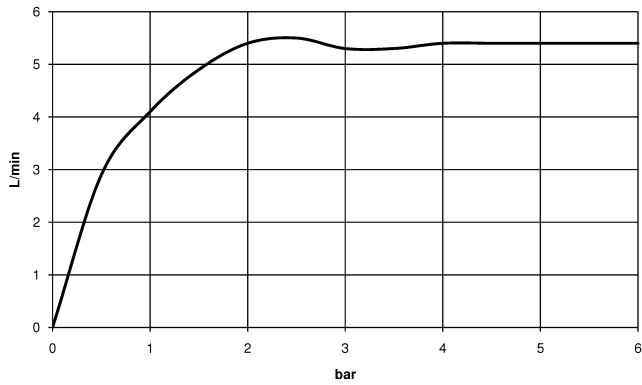

Flow rate chart

Certificates

AbP_10168.

ACS_23 ACC NY
460.